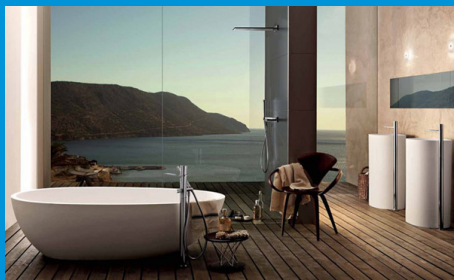

Welcome to MYM Global. We are an established supplier of quality sanitaryware, showers, bathroom furniture, tiles and decors manufactured worldwide.

MYM Global work with developers, contractors, architects and interior designers, exclusively for their projects

MYM Global are also able to provide bespoke assistance with the specification process to achieve your individual requirements

MYM Global provide the best range of market leading brands at competitive prices supplied at competitive delivery times.

We supply many well known brands such as Alape, Catalano, Duravit, Pelipal, Grohe, Fantini, Geberit, Bette, Dornbracht, Lefroy Brooks, Ritmonio, Vola, Zuchetti, Merlyn Showering and many more.

PROJECT RESUME

MYM Global is a major supplier for hotel projects. We have grown in strength over the years and boast a growing client base of prestigious hotels and developments throughout the UK.

Our latest project was a 720 room hotel in Kensington in the heart of London. We supplied them with everything they needed such as, Baths, Basins, Vanity units, Tiles, Sanitary wear, Bathroom Screens, Bathroom Furniture, Brass wear, Heating, Towel rails and Bathroom Accessories.

MISSION OBJECTIVES

We aim to provide a one stop shop service providing peace of mind for our customers, knowing that we will meet our project budgets, quality and deadlines. We pride ourselves in a high level of customer care.