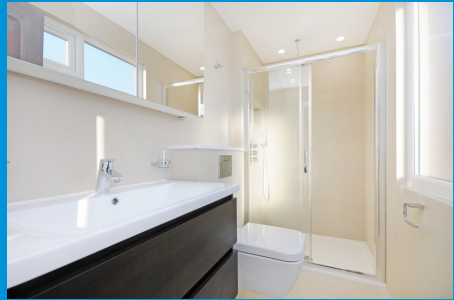

Welcome to MYM Global. We are an established supplier of quality sanitaryware, showers, bathroom furniture, tiles and decors manufactured worldwide.

MYM Global work with developers, contractors, architects and interior designers, exclusively for their projects

MYM Global are also able to provide bespoke assistance with the specification process to achieve your individual requirements

MYM Global provide the best range of market leading brands at competitive prices supplied at competitive delivery times.

We supply many well known brands such as Alape, Catalano, Duravit, Pelipal, Grohe, Fantini, Geberit, Bette, Dornbracht, Lefroy Brooks, Ritmonio, Vola, Zuchetti, Merlyn Showering and many more.

PROJECT RESUME

MYM Global is a major supplier for hotel projects. We have grown in strength over the years and boast a growing client base of prestigious hotels and developments throughout the UK.

Our latest project was a 720 room hotel in Kensington in the heart of London. We supplied them with everything they needed such as, Baths, Basins, Vanity units, Tiles, Sanitary wear, Bathroom Screens, Bathroom Furniture, Brass wear, Heating, Towel rails and Bathroom Accessories.

MISSION OBJECTIVES

We aim to provide a one stop shop service providing peace of mind for our customers, knowing that we will meet our project budgets, quality and deadlines. We pride ourselves in a high level of customer care.