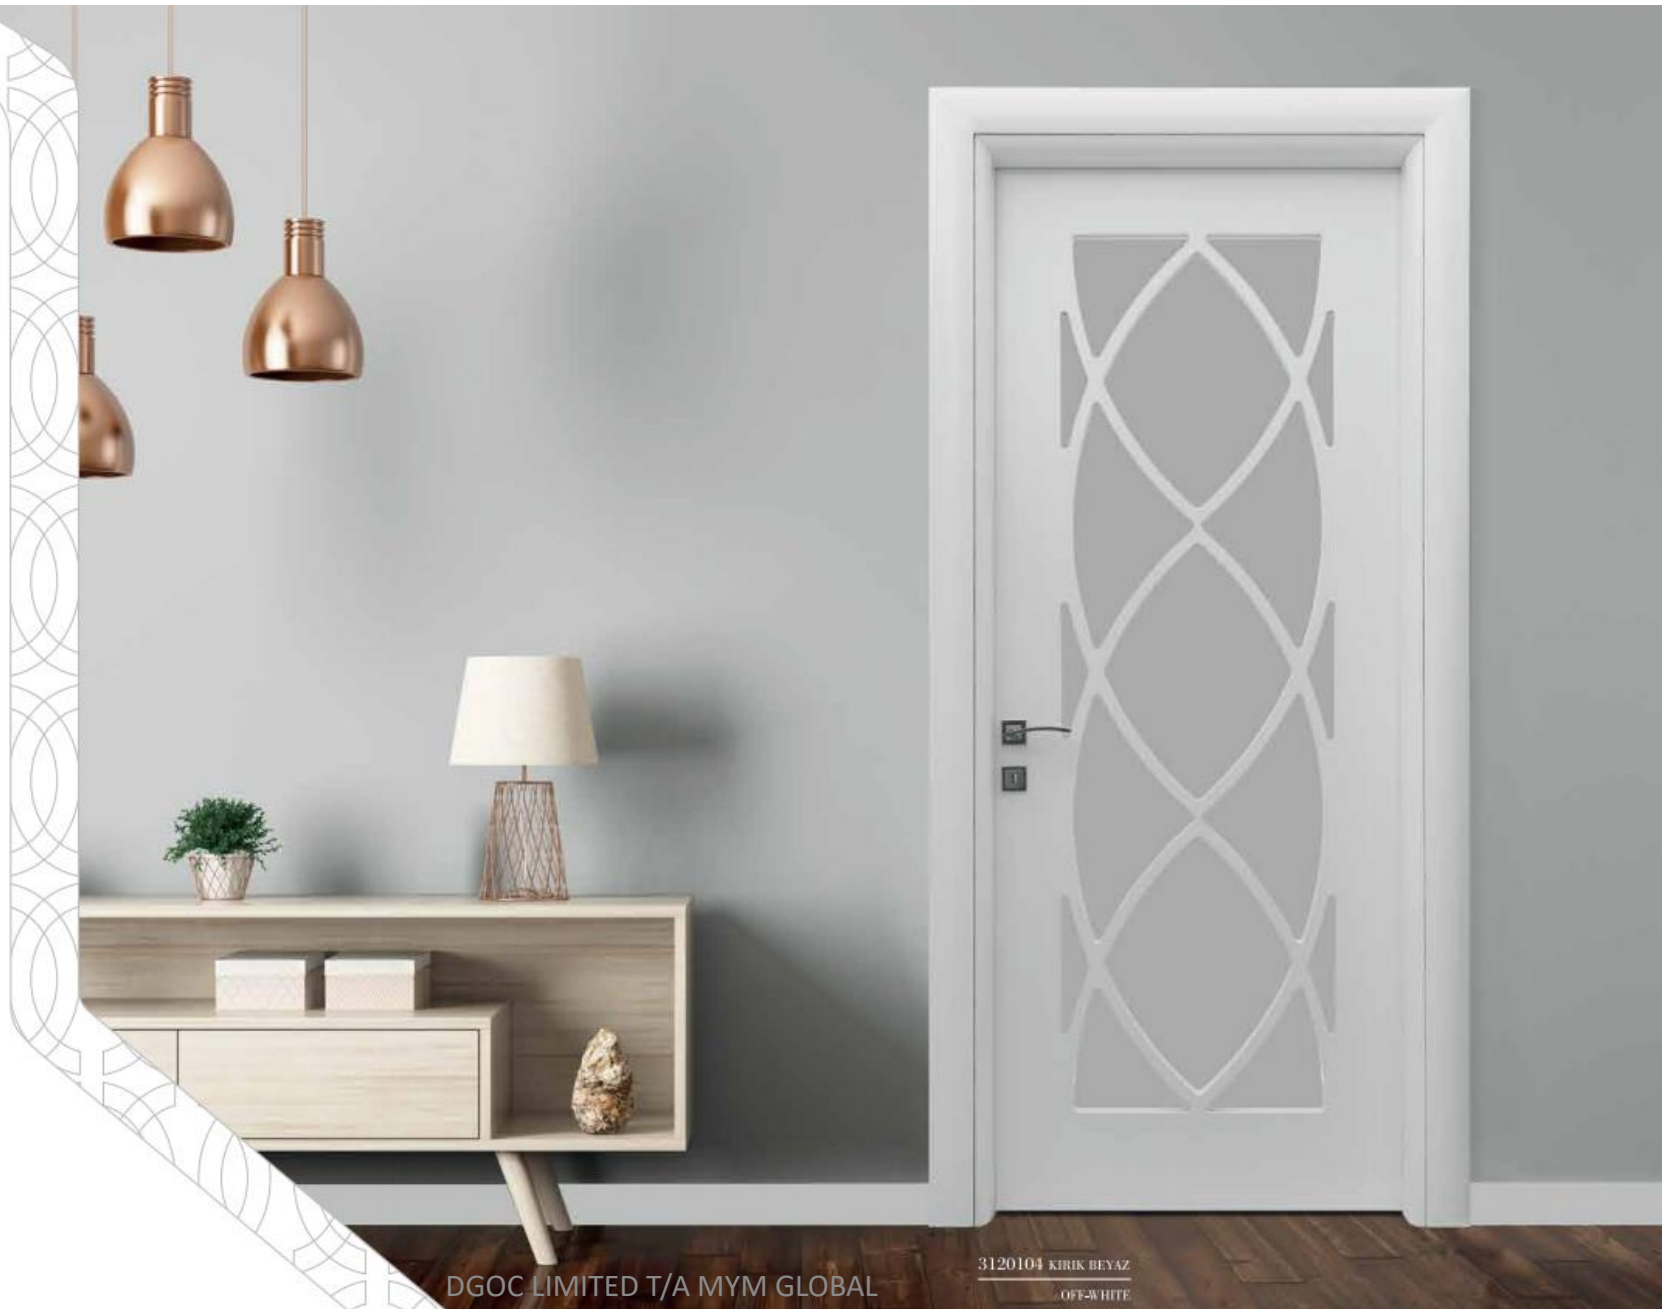

DGOC LIMITED T/A MYM GLOBAL

3120104 KIRIK BEYAZ
OFF-WHITE